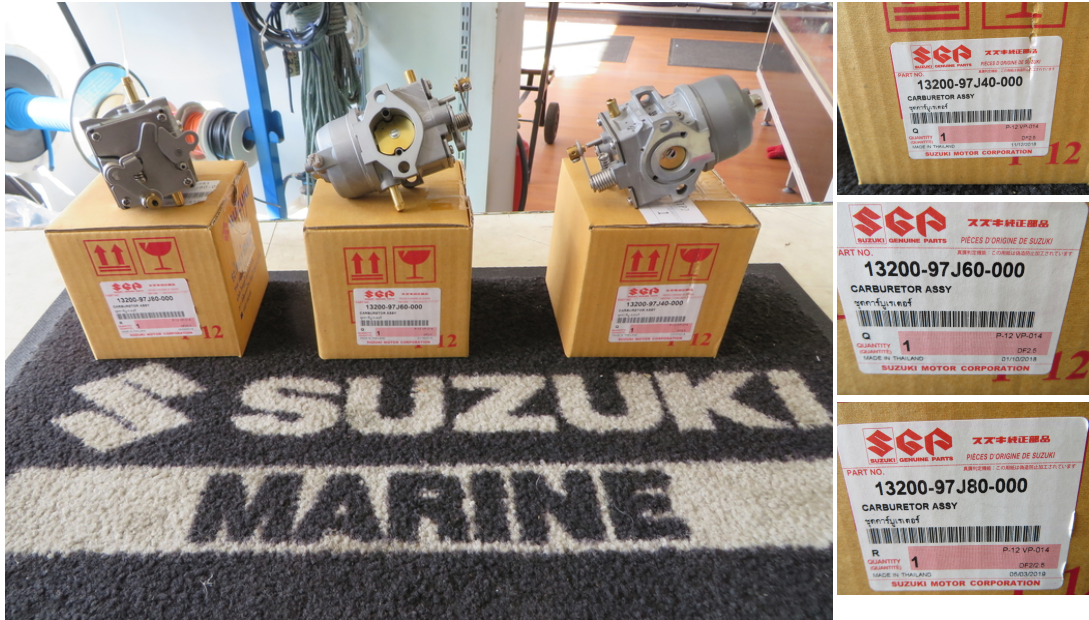

Suzuki - DF 2.5

£ 120

Description

New Suzuki carbs for DF2.5 HP four stroke , let us know your engine number as there are 3 different types depending on the year of the engine

Sales status: available

Manufacturer: Suzuki

Model: DF 2.5

Year built: 2022

Sale Type: New

Sale: Dealer